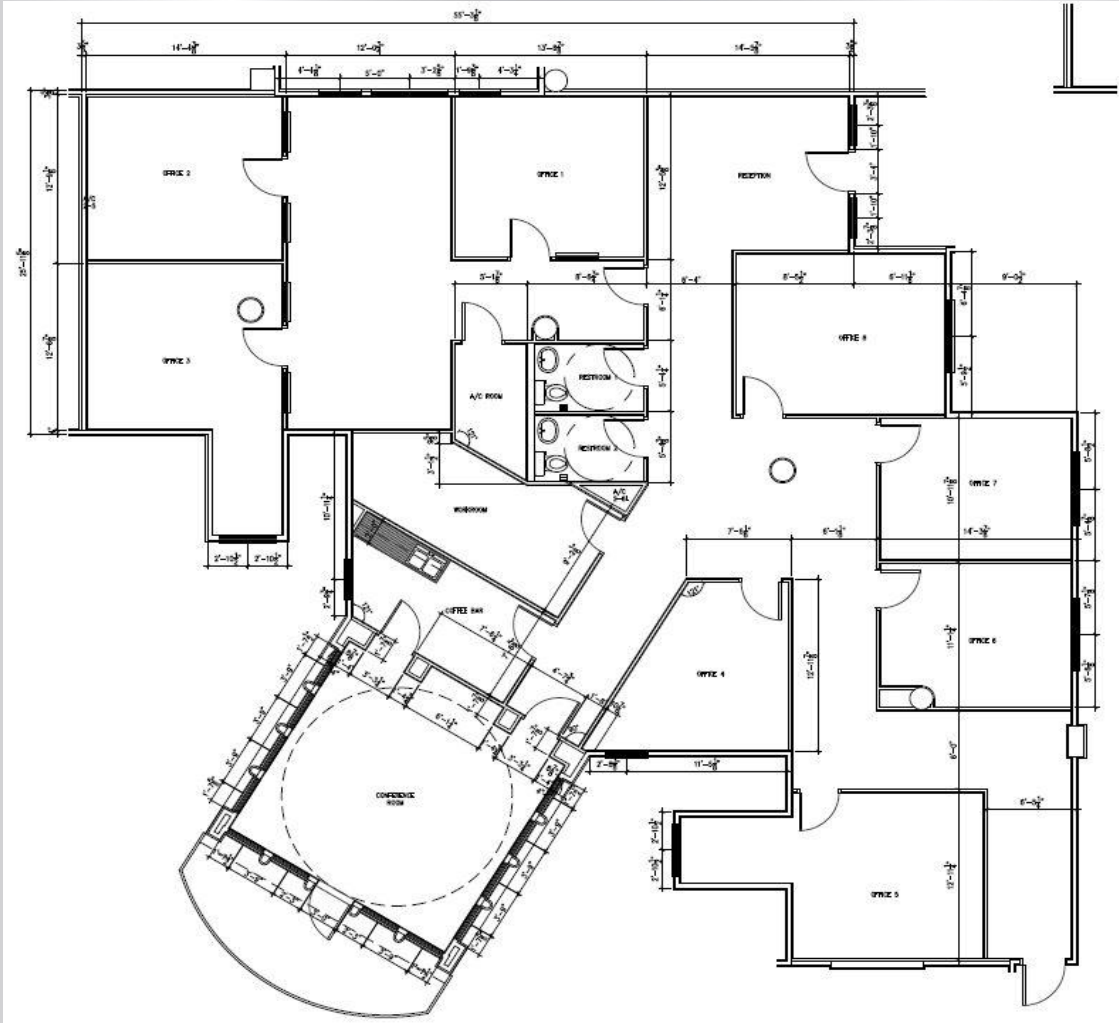

Available

5201 Memorial Drive

Bayou on the Bend

Houston, TX 77007

281.922.6700

Bill Monteverde

bmonteverde@livefromtexas.com

713.906.1193

David A. Nettles

david@davidnettles.com

281.732.7864

This information was obtained from sources believed reliable, however, Commerce Equities, Inc. makes no guarantees, warranties or representations as to the completeness or accuracy of the information. This property information is subject to errors, omissions, price changes or conditions prior to its sale or lease, or withdrawal with or without notice